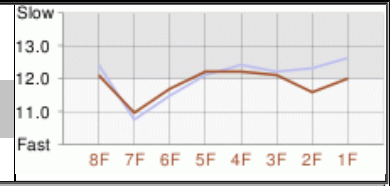

Main race results table with columns for horse name, jockey, weight, and race performance. Includes entries like ホクトスルタン, サンライズマックス, セラフィックロンブ, etc.

Summary table for betting odds: 単勝, 複勝, 枠連, ワイド, 馬連, 馬単, 3連複, 3連単.

Main table with columns for horse number, name, jockey, weight, and race performance. Includes detailed race analysis for each horse and a '該当レース成績着順内容' section.

Table of betting odds for various race types: 単勝, 複勝, 枠連, ワイド, 馬連, 馬単, 3連複, 3連単.