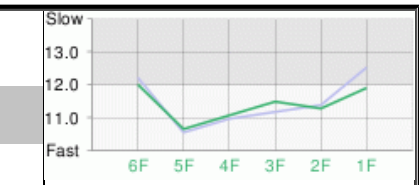

Main table containing horse names, jockeys, owners, and race results for the 11th race. Includes columns for horse number, name, jockey, and detailed race analysis.

Table with betting odds for various race types: 単勝, 複勝, 枠連, ワイド, 馬連, 馬単, 3連複, 3連単.

万全を期す為に、当日の発走時刻、出走馬、斤量、騎手、枠順等は、JRA発行のものと同様にさせていただきます。本紙からの複製、転載、システムの転用を禁ずる。